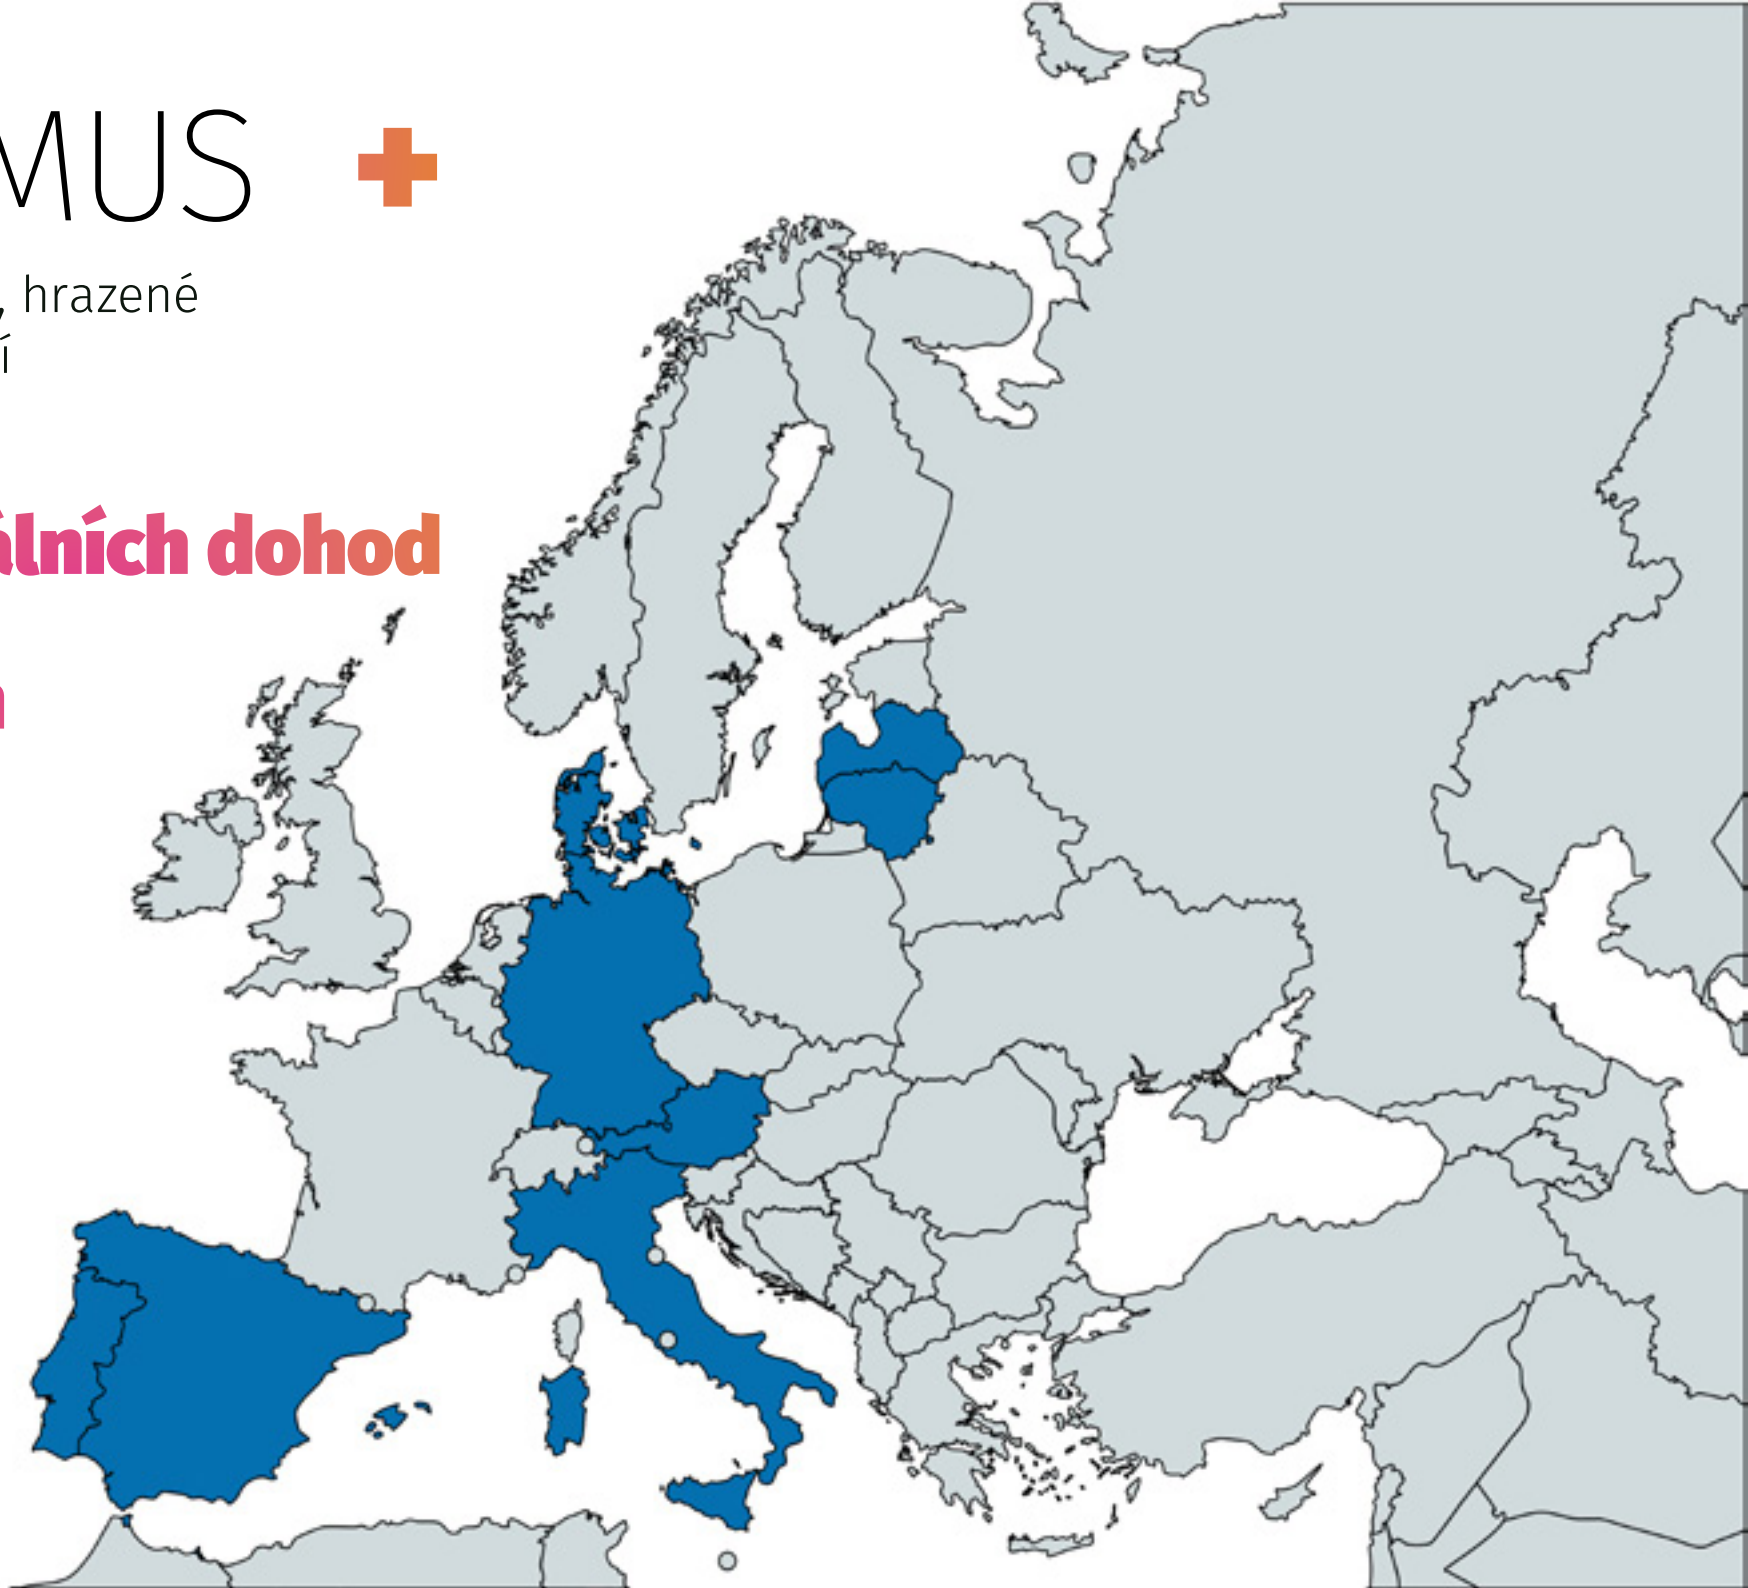

ERASMUS +

Pobyty studentů, hrazené
Evropskou komisí

20 bilaterálních dohod

v 7 státech